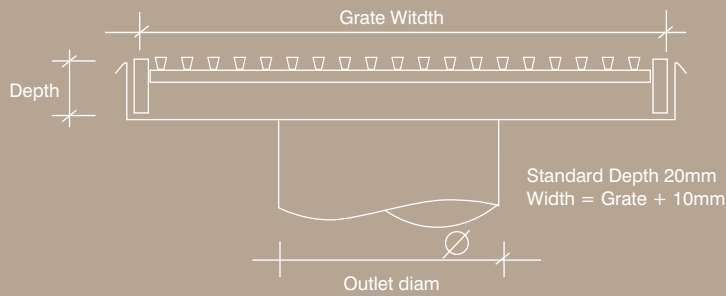

Pressed Edge Trough & Grate

8