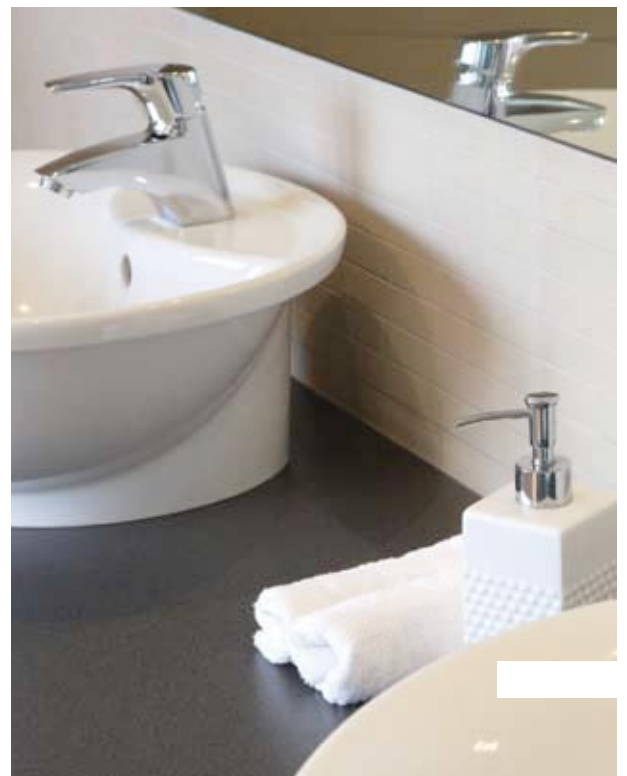

“ By means of water, we give life to everything. ”

THE KORAN 21 : 30

MAIN PICTURE: Tiles are a natural product so timber and stone make a perfect partner, even in a bathroom ■ THIS PAGE (TOP): Even the humble shower rose has had a complete makeover with high-tech options now available ■ BELOW: Accessorise to complete the theme in a bathroom

“ Fashions fade,  
style is eternal. ”

YVES SAINT LAURENT

MAIN PICTURE: Bring any space to life using natural light and reflective properties of polished porcelain ■ THIS PAGE (TOP LEFT): relax and unwind in a therapeutic spa. ■ TOP RIGHT: Glass inserts and Listellos provide a unique effect when set into a tiled wall ■ RIGHT: Add interest with mirrors and colours ■

MAIN PICTURE: A feature wall in dark tones can dominate a room, by using 'scored' tiles you can add interest and texture and break the colour ■ THIS PAGE (TOP LEFT): Define a wall area with Listellos (strip tiles) in a vertical line ■ TOP RIGHT: A bright room with plenty of natural light allows the use of strong colours ■ BELOW: Introduce colour to the linear theme, but keep it simple ■