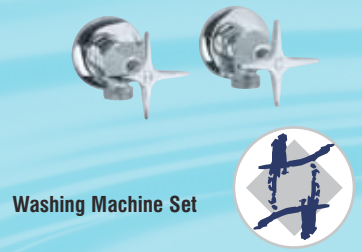

Sanford Hand Shower
Mains pressure required

Wall Stop Set
(No outlet)

Hob Spa Outlet

Washing Machine Set

Shower Set

Wall Sink Set

Basin Set

Utility Wall Set
(Extended outlet)

Overall Length 800mm

Soap Dish

Double Towel Rail

Overall Length 800mm

Robe Hook

THE TURON RANGE

This modern and stylish series will complement any room. Finished in super tough chrome and designed to have the most comfortable handle of any tapware. Easy to see why Turon is our most popular series.