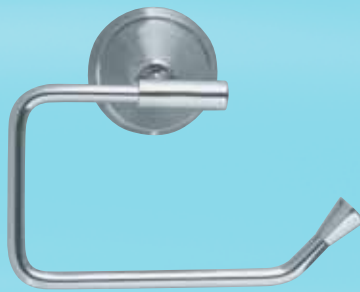

Sanford Hand Shower
Mains pressure required

Wall Stop Set
(No outlet)

Hob Spa Outlet

Washing Machine Set

Shower Set

Wall Sink Set

Basin Set

Utility Wall Set
(Extended outlet)

Bath Set

THE SANFORD RANGE

The ideal match with the Sanford tapware. Solid, tough chrome finish and understated elegant design. Timeless, simple and tasteful.

Toilet Roll Holder

Guest Towel Holder

Single Towel Rail

Overall Length 800mm

Soap Dish

Double Towel Rail

Overall Length 800mm

Robe Hook

THE TURON RANGE

This modern and stylish series will complement any room. Finished in super tough chrome and designed to have the most comfortable handle of any tapware. Easy to see why Turon is our most popular series.