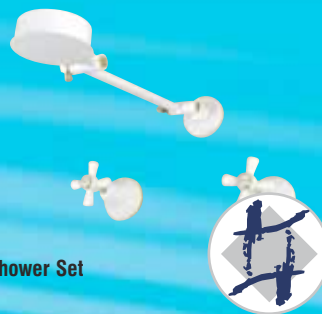

3 STEP SELECTION SYSTEM

1 Select the tap set

2 Select the colour

3 Select the trim

Basin Set

Bath Set

Hob Spa Outlet

Shower Set

Wall Sink Set

Wall Stop Set (No outlet)

Washing Machine Set

Mini Cistern Connector Set

THE FITZROY ACCESSORY RANGE

Simple timeless lines designed to co-ordinate perfectly with the Fitzroy range of tapware while also matching the Derwent mixer range. Strong and extremely durable.

All accessories are supplied with Chrome and Gold rings at no extra charge

2 STEP SELECTION SYSTEM

1 Select the fitting

2 Select the colour

Toothbrush Holder

Soap Holder

Guest Towel Holder

Single Towel Rail Overall length 750mm