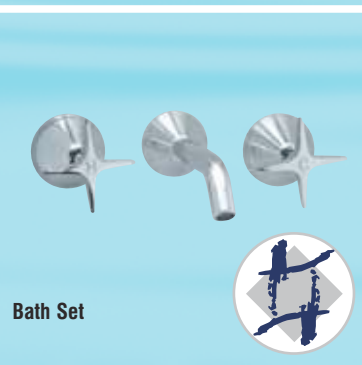

Sanford Hand Shower
Mains pressure required

Wall Stop Set
(No outlet)

Hob Spa Outlet

Washing Machine Set

Shower Set

Wall Sink Set

Basin Set

Utility Wall Set
(Extended outlet)

Bath Set

THE SANFORD RANGE

The ideal match with the Sanford tapware. Solid, tough chrome finish and understated elegant design. Timeless, simple and tasteful.

Toilet Roll Holder

Guest Towel Holder

Single Towel Rail

Overall Length 800mm

Soap Dish

Double Towel Rail

Overall Length 800mm

Robe Hook

THE TURON RANGE

This modern and stylish series will complement any room. Finished in super tough chrome and designed to have the most comfortable handle of any tapware. Easy to see why Turon is our most popular series.