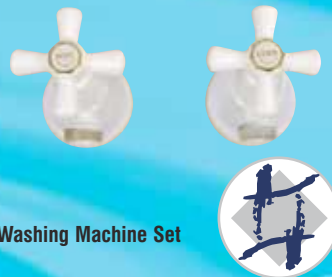

with rail & soap dish.
Mains pressure required.

Only available in chrome.

Basin Mixer

Mini Stop Valve with Filter

For use with Dewent Mixer

Wall Mixer

(No outlet)

Special Overhead Shower

3 STEP SELECTION SYSTEM

1 Select the tap set

2 Select the colour

3 Select the trim

Basin Set

Bath Set

Hob Spa Outlet

Shower Set

Wall Sink Set

Wall Stop Set (No outlet)

Washing Machine Set

Mini Cistern Connector Set

THE FITZROY ACCESSORY RANGE

Simple timeless lines designed to co-ordinate perfectly with the Fitzroy range of tapware while also matching the Derwent mixer range. Strong and extremely durable.

All accessories are supplied with Chrome and Gold rings at no extra charge

2 STEP SELECTION SYSTEM

1 Select the fitting

2 Select the colour

Toothbrush Holder

Soap Holder

Guest Towel Holder

Single Towel Rail Overall length 750mm